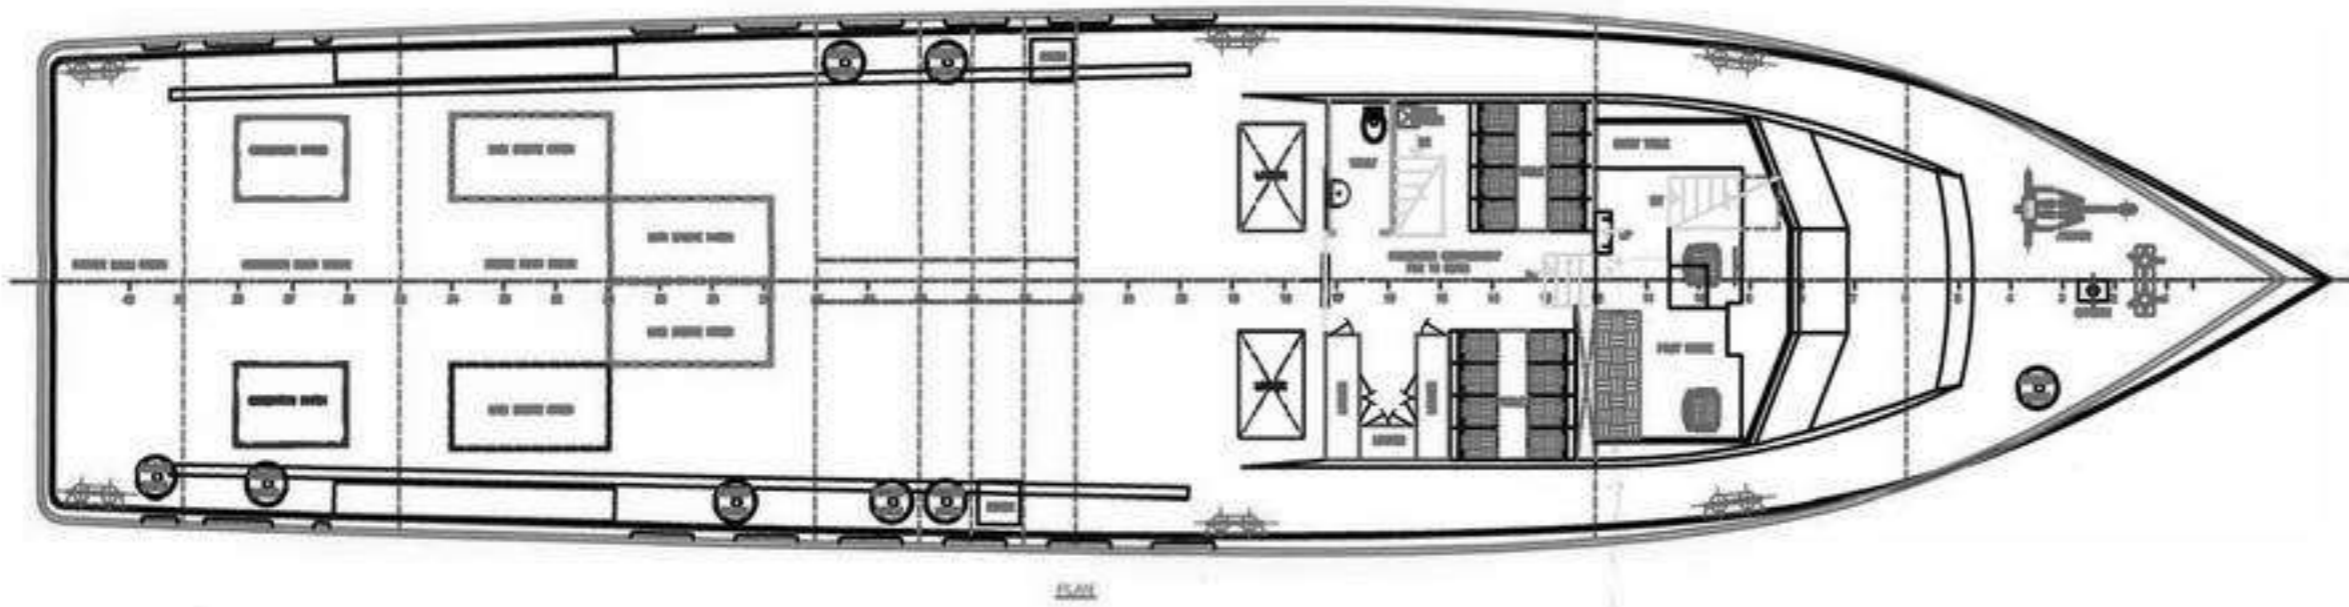

REV	DATE	BY	CHKD	APPD	DATE
1					
2					
3					
4					
5					
6					
7					
8					
9					
10					
11					
12					
13					
14					
15					
16					
17					
18					
19					
20					
21					
22					
23					
24					
25					
26					
27					
28					
29					
30					
31					
32					
33					
34					
35					
36					
37					
38					
39					
40					
41					
42					
43					
44					
45					
46					
47					
48					
49					
50					
51					
52					
53					
54					
55					
56					
57					
58					
59					
60					
61					
62					
63					
64					
65					
66					
67					
68					
69					
70					
71					
72					
73					
74					
75					
76					
77					
78					
79					
80					
81					
82					
83					
84					
85					
86					
87					
88					
89					
90					
91					
92					
93					
94					
95					
96					
97					
98					
99					
100					
101					
102					
103					
104					
105					
106					
107					
108					
109					
110					
111					
112					
113					
114					
115					
116					
117					
118					
119					
120					
121					
122					
123					
124					
125					
126					
127					
128					
129					
130					
131					
132					
133					
134					
135					
136					
137					
138					
139					
140					
141					
142					
143					
144					
145					
146					
147					
148					
149					
150					
151					
152					
153					
154					
155					
156					
157					
158					
159					
160					
161					
162					
163					
164					
165					
166					
167					
168					
169					
170					
171					
172					
173					
174					
175					
176					
177					
178					
179					
180					
181					
182					
183					
184					
185					
186					
187					
188					
189					
190					
191					
192					
193					
194					
195					
196					
197					
198					
199					
200					

DTA SHIP AGENCY LLC
P.O. BOX 12924 DUBAI, U.A.E.
TEL: 971-45598400 * FAX: 971-45586110

This drawing or document is the intellectual property of Henderson International L.L.C. and must in no case wholly or partially be copied, shown or given to a third party without the expressed consent of Henderson International L.L.C. Use by any party contravening the intellectual property rights will be followed up under appropriate Laws of copyright.

VESSEL:		DTA-7			
CLIENT:		DTA SHIP AGENCY Operation			
TITLE:		GENERAL ARRANGEMENT			
DRN	RSO	PROJECT No:	SCALE	1:75	
CHECKED	AN	DRG NO:	SHEET	1 of 1 REV: B	
APPD	RVP	DATE:	17.08.2003 CAD FILE: \NADRG\JOB\0150\01-RB