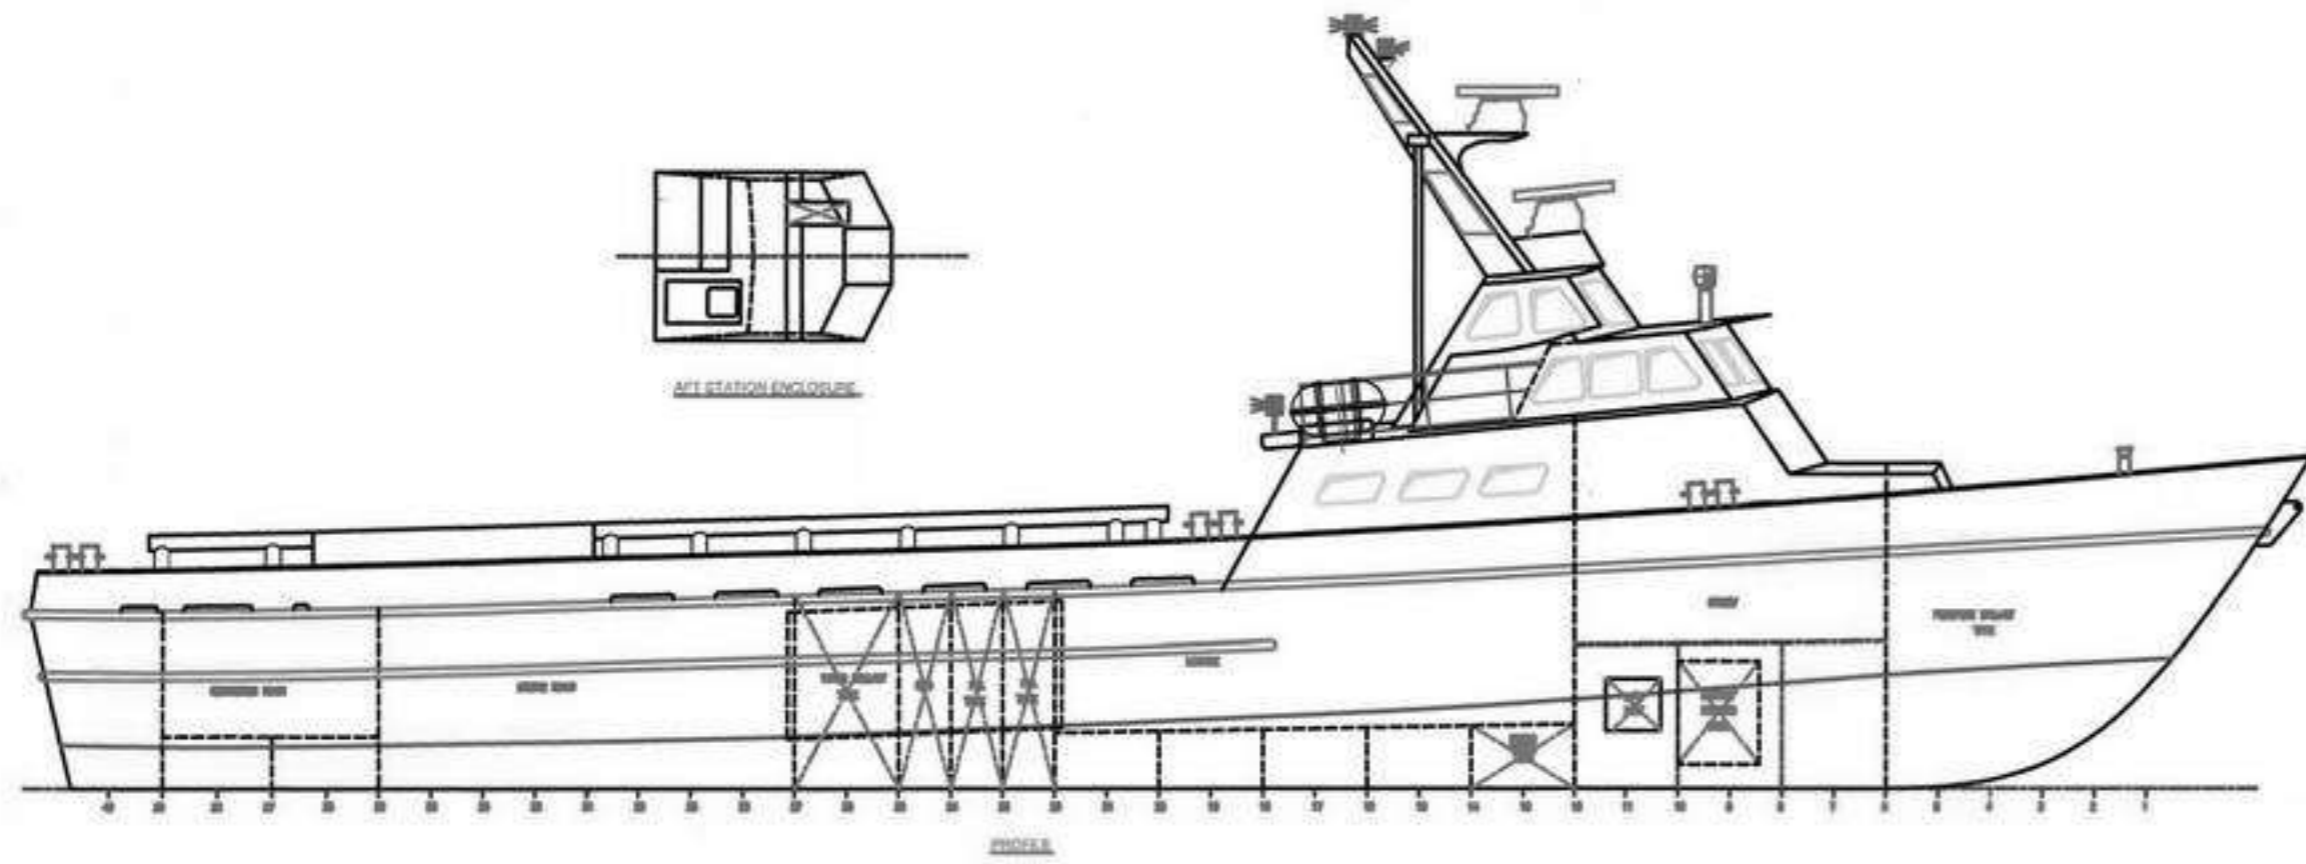

REV	DATE	BY	CHKD	APPD	DATE
1					
2					
3					
4					
5					
6					
7					
8					
9					
10					
11					
12					
13					
14					
15					
16					
17					
18					
19					
20					
21					
22					
23					
24					
25					
26					
27					
28					
29					
30					
31					
32					
33					
34					
35					
36					
37					
38					
39					
40					
41					
42					
43					
44					
45					
46					
47					
48					
49					
50					
51					
52					
53					
54					
55					
56					
57					
58					
59					
60					
61					
62					
63					
64					
65					
66					
67					
68					
69					
70					
71					
72					
73					
74					
75					
76					
77					
78					
79					
80					
81					
82					
83					
84					
85					
86					
87					
88					
89					
90					
91					
92					
93					
94					
95					
96					
97					
98					
99					
100					
101					
102					
103					
104					
105					
106					
107					
108					
109					
110					
111					
112					
113					
114					
115					
116					
117					
118					
119					
120					
121					
122					
123					
124					
125					
126					
127					
128					
129					
130					
131					
132					
133					
134					
135					
136					
137					
138					
139					
140					
141					
142					
143					
144					
145					
146					
147					
148					
149					
150					
151					
152					
153					
154					
155					
156					
157					
158					
159					
160					
161					
162					
163					
164					
165					
166					
167					
168					
169					
170					
171					
172					
173					
174					
175					
176					
177					
178					
179					
180					
181					
182					
183					
184					
185					
186					
187					
188					
189					
190					
191					
192					
193					
194					
195					
196					
197					
198					
199					
200					

DTA SHIP AGENCY LLC
P.O. BOX 12924 DUBAI, U.A.E.
TEL: 971-45598400 * FAX: 971-45586110

This drawing or document is the intellectual property of Henderson International L.L.C. and must in no case wholly or partially be copied, shown or given to a third party without the expressed consent of Henderson International L.L.C. Use by any party contravening the intellectual property rights will be followed up under appropriate Laws of copyright.

VESSEL:		DTA-7			
CLIENT:		DTA SHIP AGENCY Operation			
TITLE:		GENERAL ARRANGEMENT			
DRN	RSO	PROJECT No:	SCALE	1:75	
CHECKED	AN	DRG NO:	SHEET	1 of 1 REV: B	
APPD	RVP	DATE:	17.08.2003 CAD FILE: \NADRG\JOB\0150\01-RB